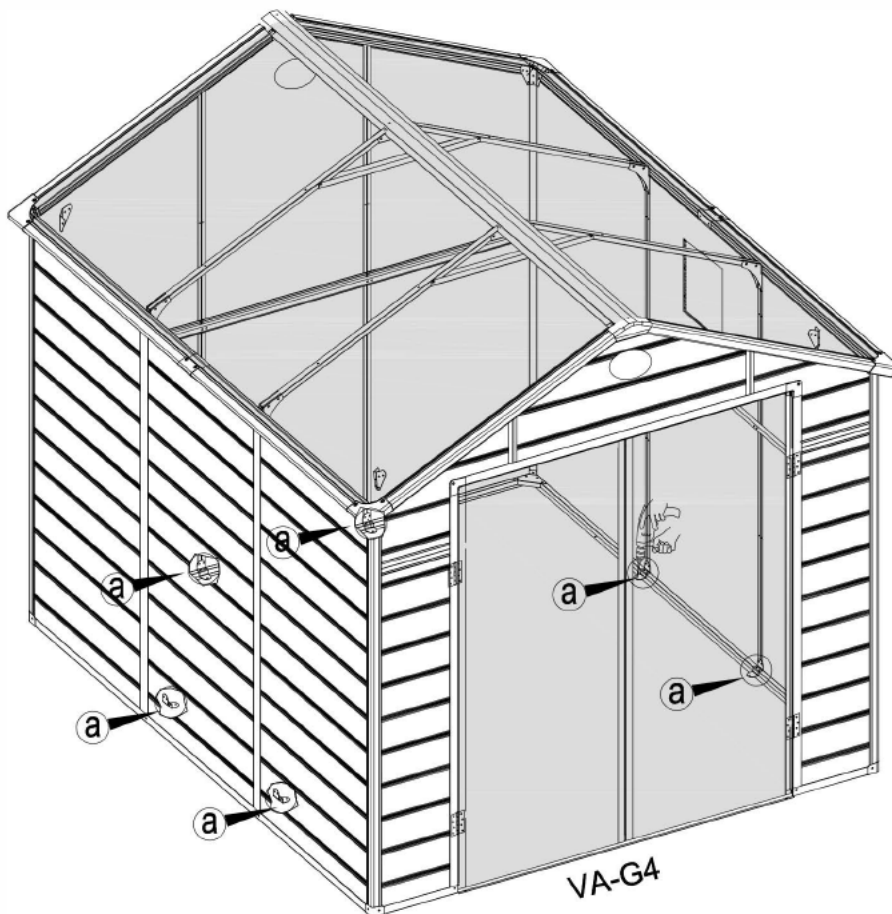

Vloer Sevilla (RF2236024)

1

VA-37b [x6]

VA-37b [x6]

VA-37 [x6]

1

2	 VA-DB14 [x9] 735x870mm	 VA-55 [x2]	 VA-55b [x1]	
----------	---	--	---	---