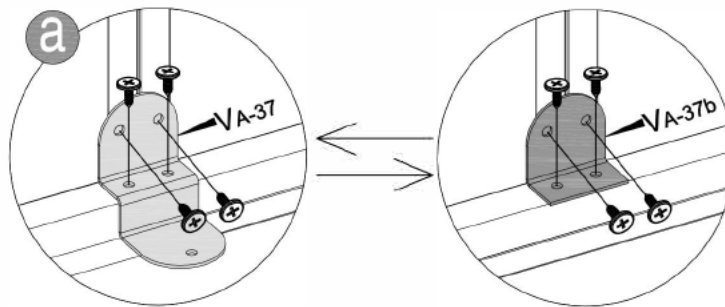

Vloer Sevilla (RF2236024)

1

VA-37b [x6]

VA-37b [x6]

VA-37 [x6]

1

2	 VA-DB14 [x9] 735x870mm	 VA-55 [x2]	 VA-55b [x1]	
----------	---	--	---	---